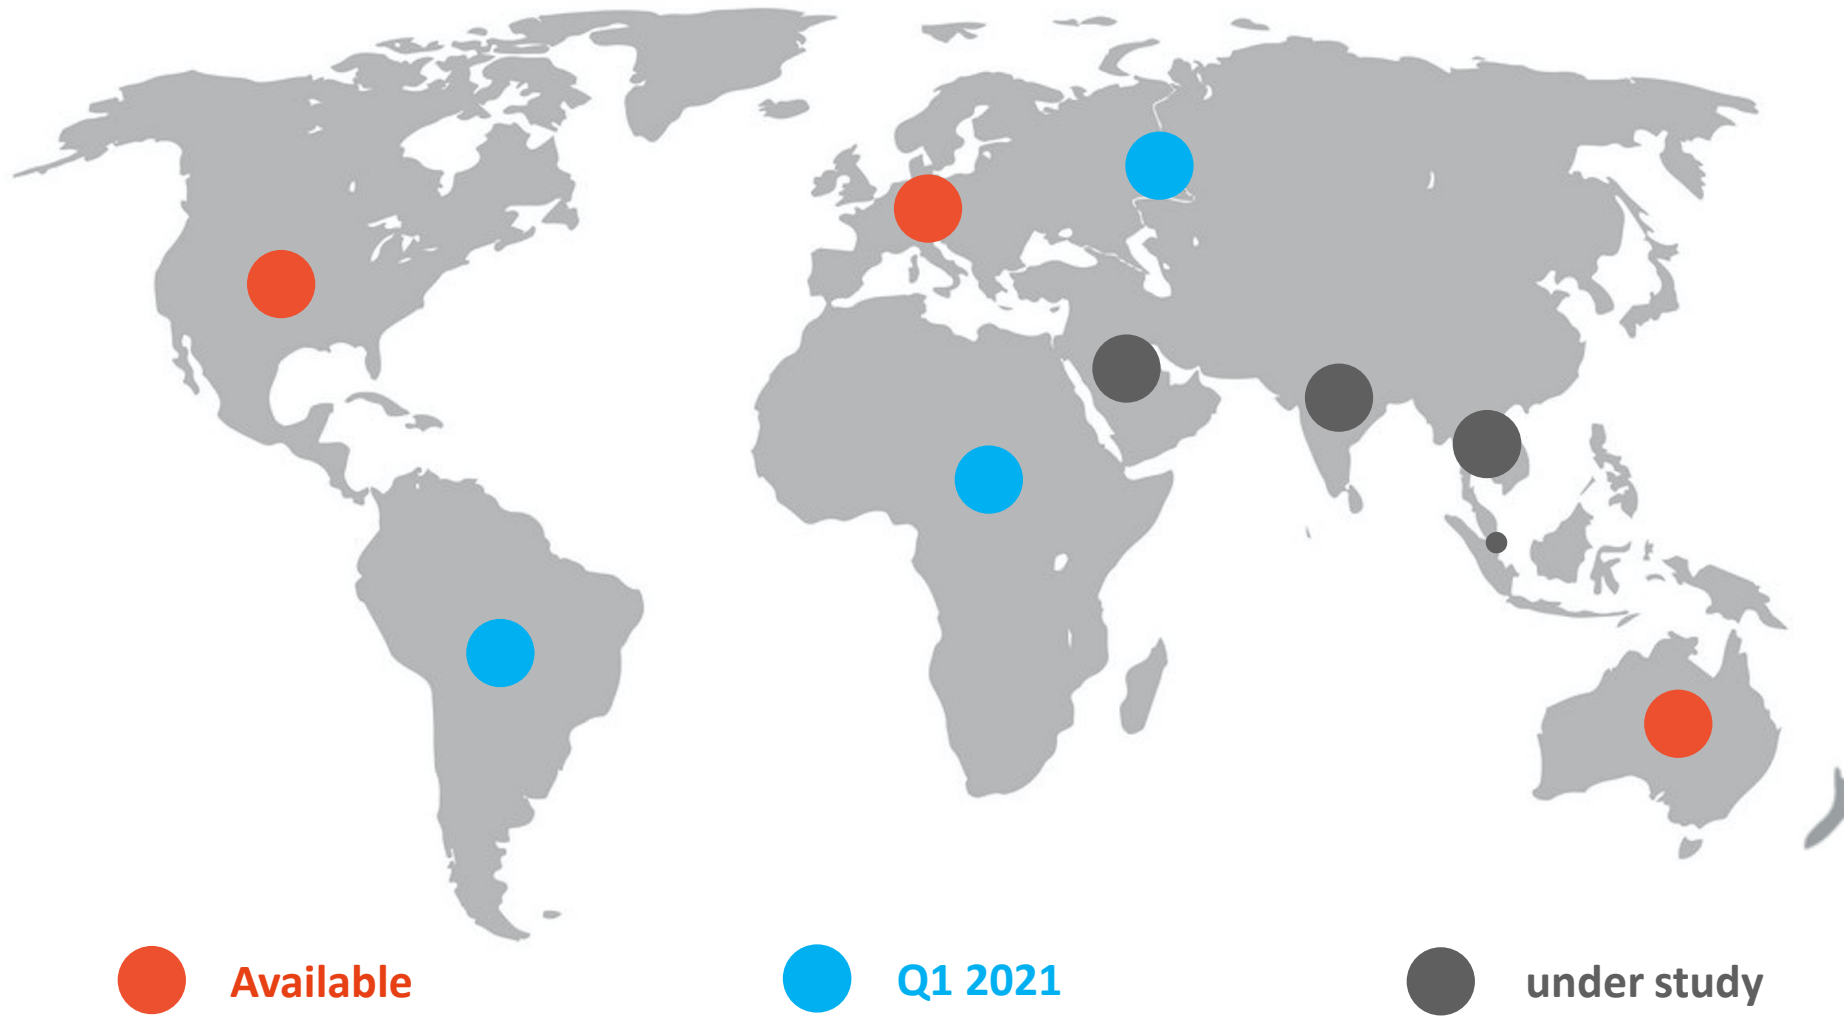

BeOnAIR - Deployment.