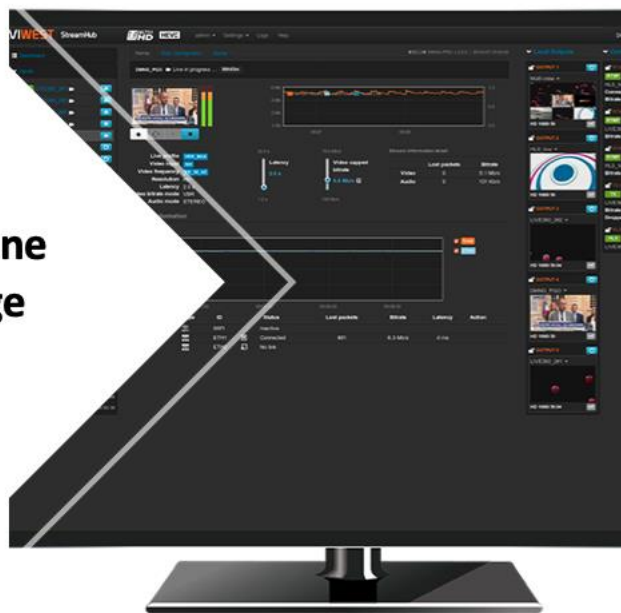

**All-in-One
Package**