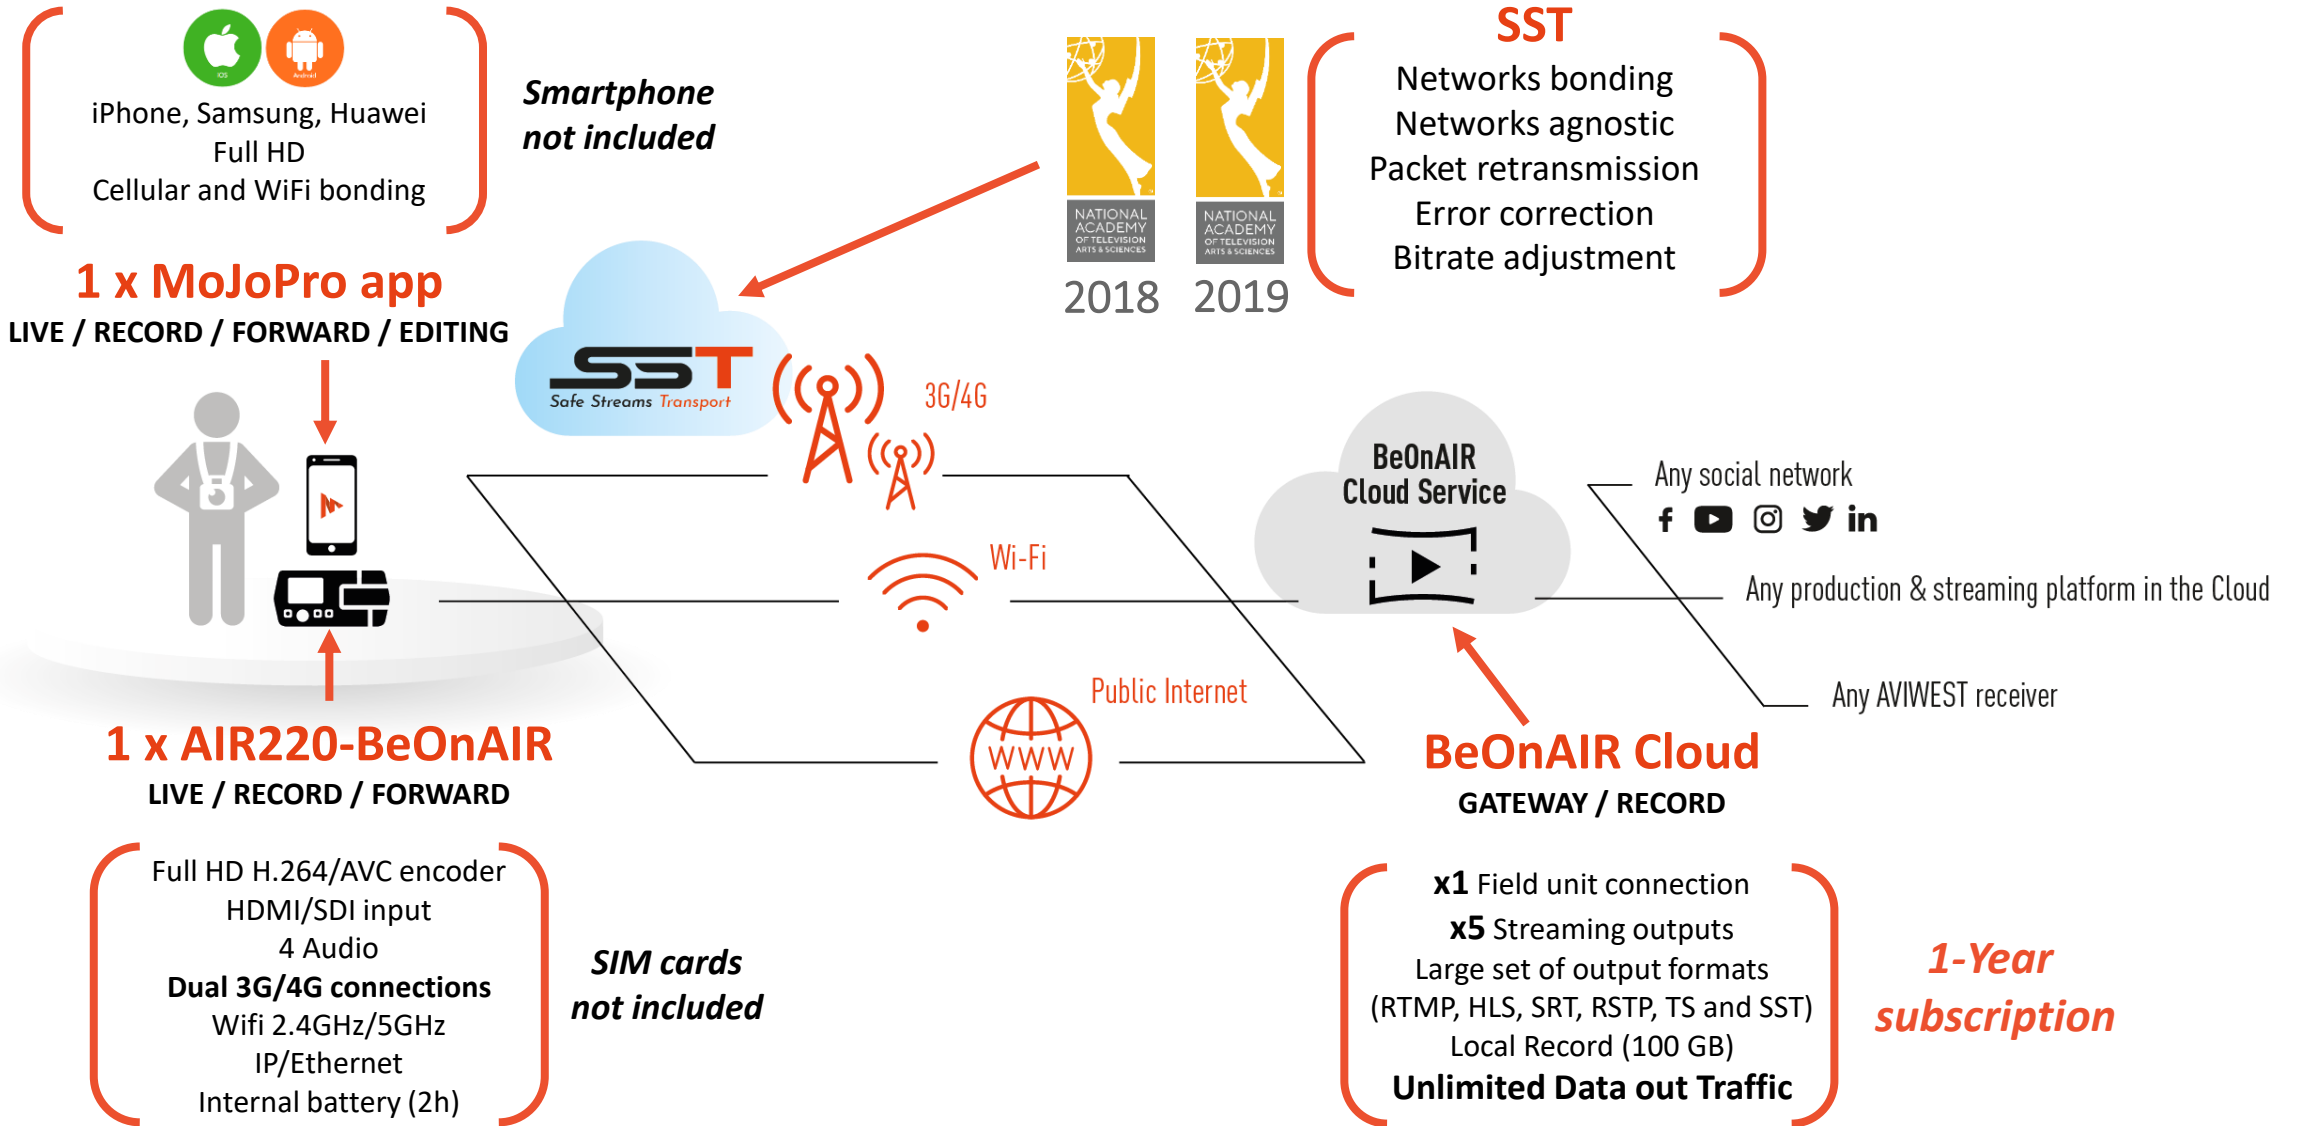

BeOnAIR - Package.