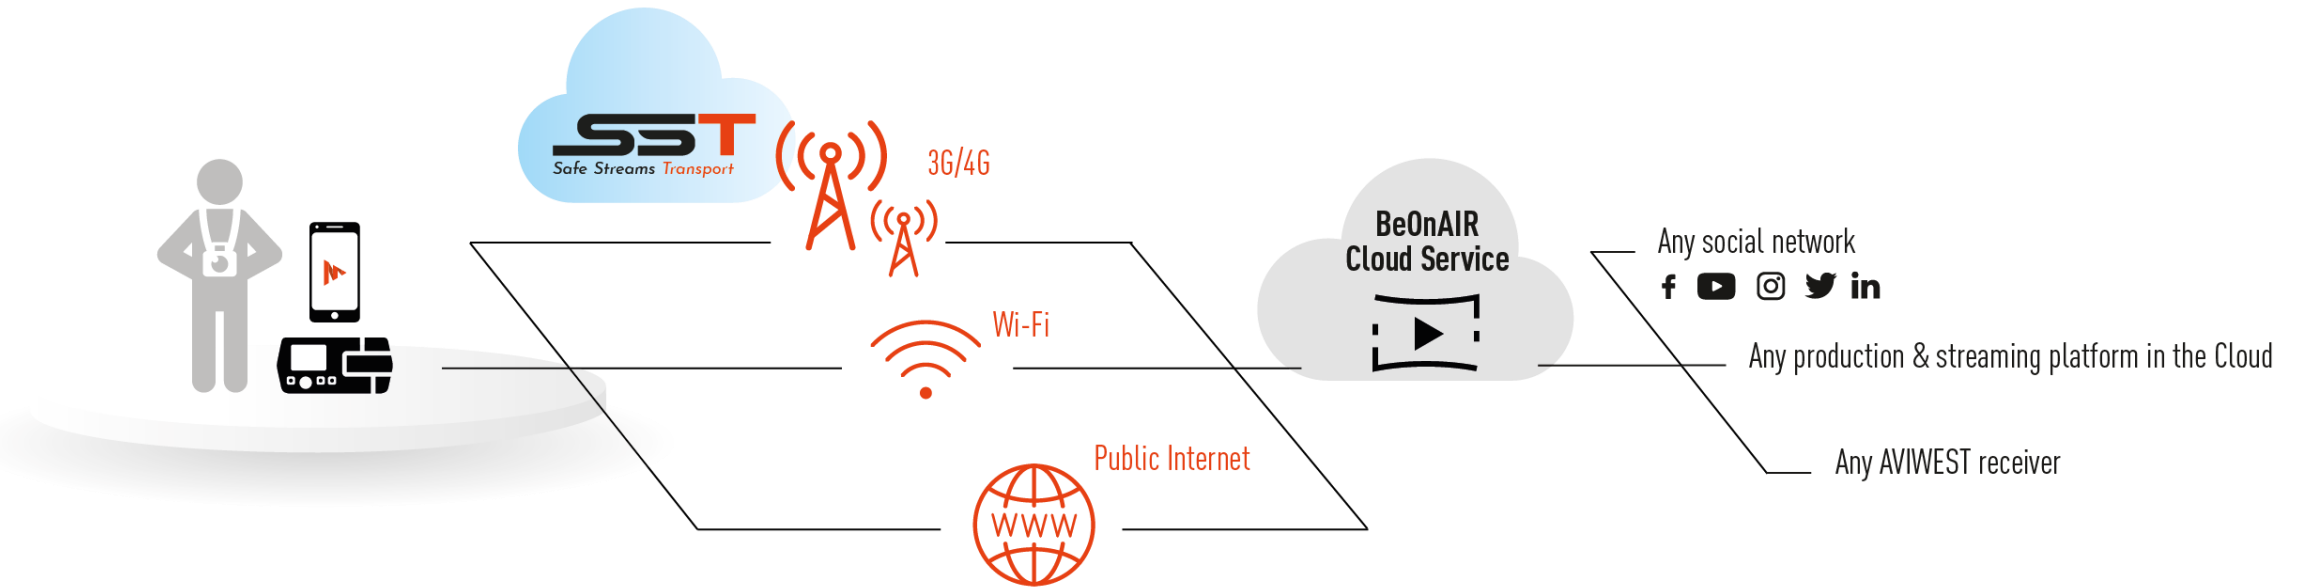

Boost your audience with LIVE from anywhere

Affordable

Broadcast-grade

Easy

Anywhere